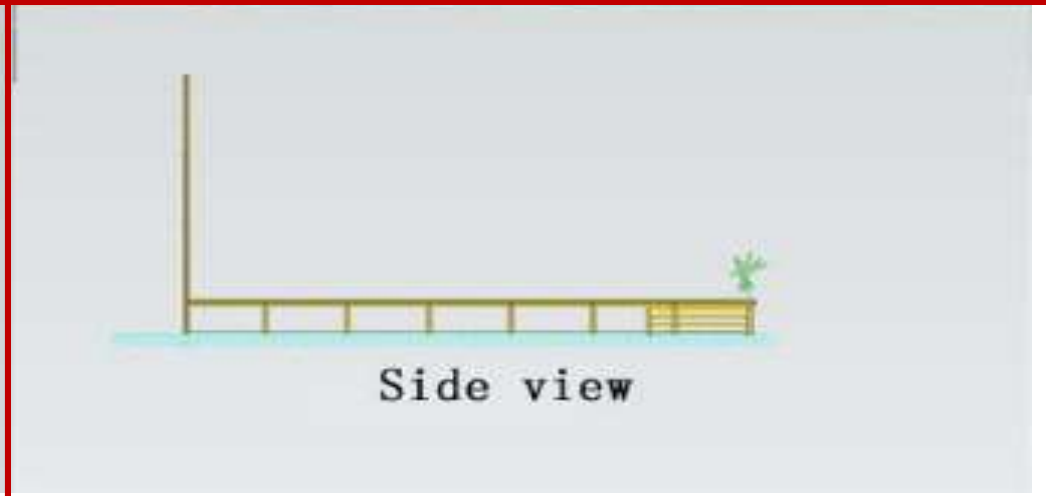

GRADERIA PARA EXTERIOR.

BABILONI **K**

HERMMAN[®]
Luxe
Lider Nacional en Mobiliario

Recommended Colors (7Colors):

Optional Colors (9Colors):

Client Appointed Colors:

BABILONIK

 **HERMMAN[®]
Luxe**
Lider Nacional en Mobiliario