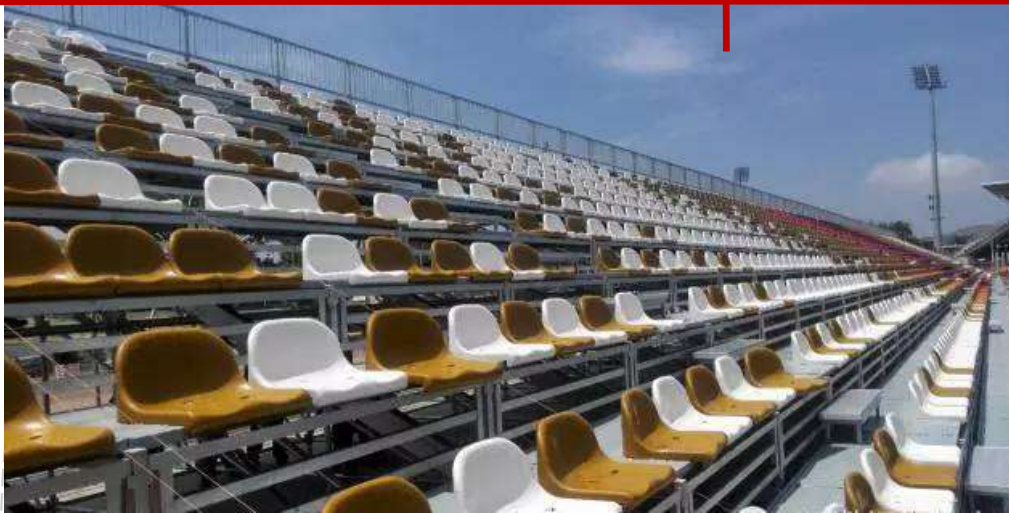

BABILONIK

**HERMMAN®
Luxe**
Lider Nacional en Mobiliario