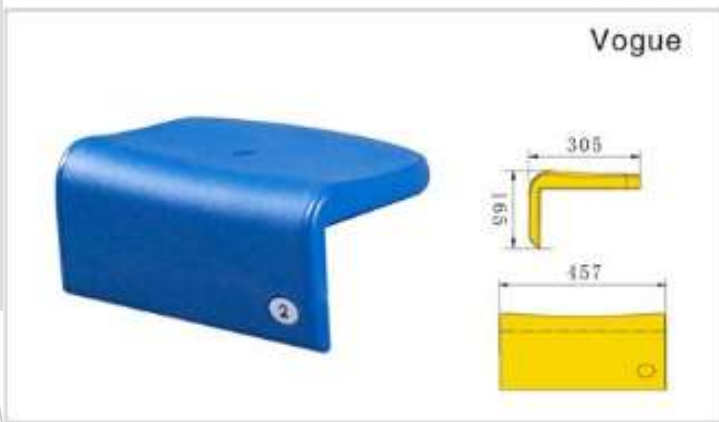

GRADERIA PARA EXTERIOR.

BABILONI **K**

HERMMAN[®]
Luxe
Lider Nacional en Mobiliario

Recommended Colors (7Colors):

Optional Colors (9Colors):

Client Appointed Colors:

BABILONIK

 **HERMMAN[®]
Luxe**
Lider Nacional en Mobiliario